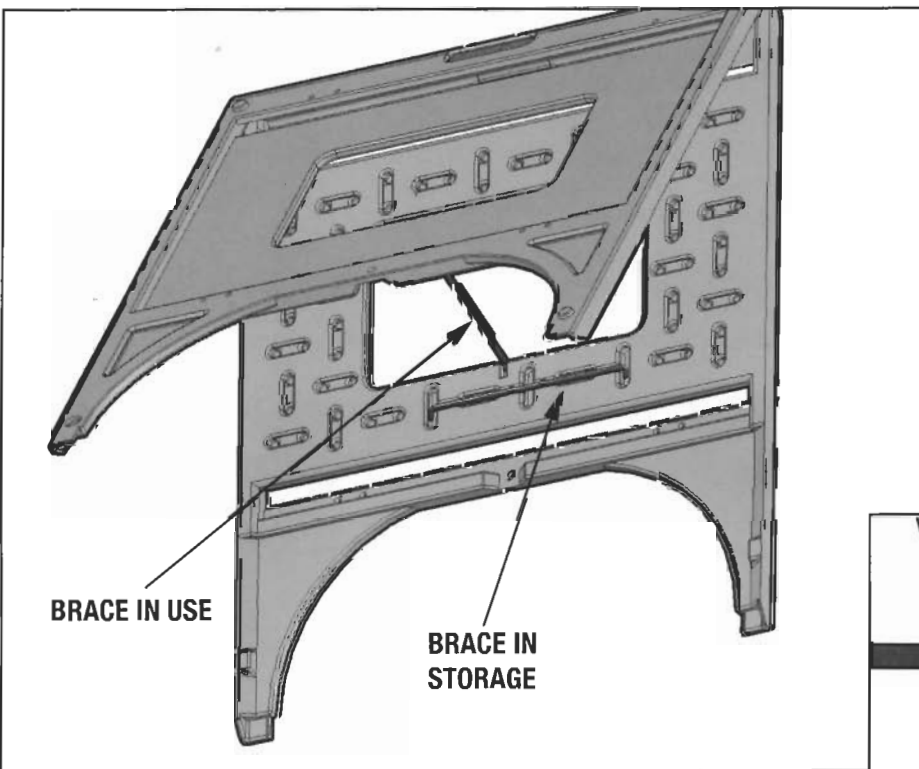

## Sandbag Holder

- White Vinyl Sandbag with velcro closure.
- Adjustable velcro straps allow for sizing options to fit Quik and Simpo Signs.
- Holds up to 8 pounds of sand.
- Can be hung inside from the handle (see illustration) or used as a weighted saddlebag to fit over stabilizing brace.

## Stabilizing Brace (now standard on the Quik Sign)

- Prevents accidental or intentional spreading or closing of the sign face.
- Use is optional at the discretion of the Sign Owner.
- Can also be used for sandbagging. Just snap into molded-in receptacle for storage.