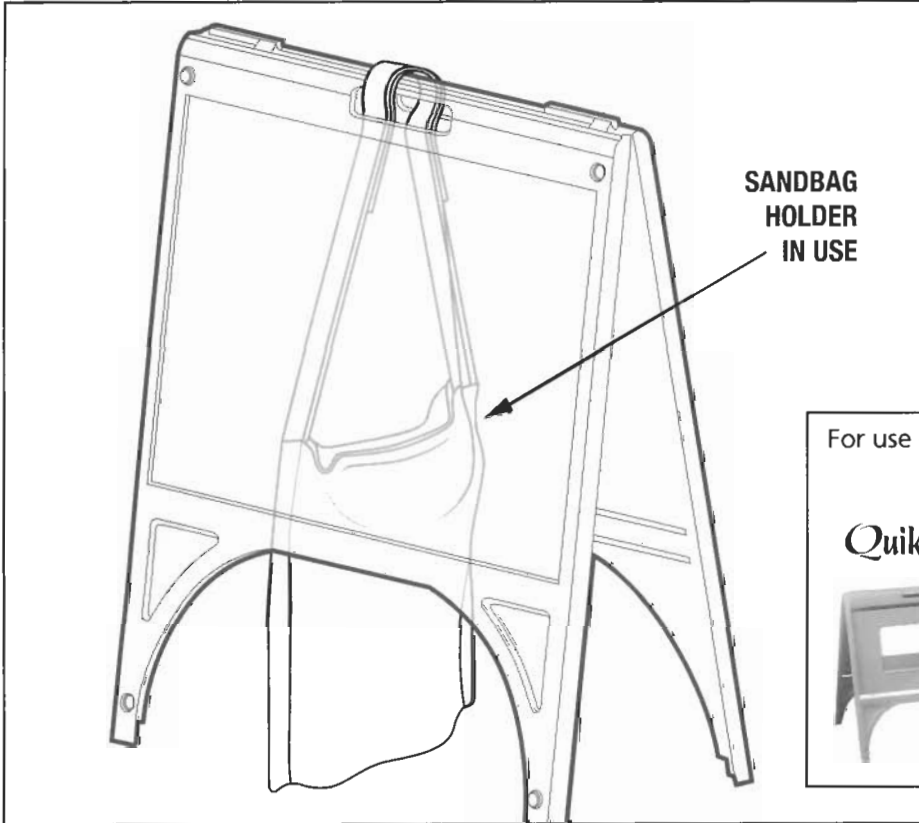

## Sandbag Holder

- White Vinyl Sandbag with velcro closure.
- Adjustable velcro straps allow for sizing options to fit Quik and Simpo Signs.
- Holds up to 8 pounds of sand.
- Can be hung inside from the handle (see illustration) or used as a weighted saddlebag to fit over stabilizing brace.