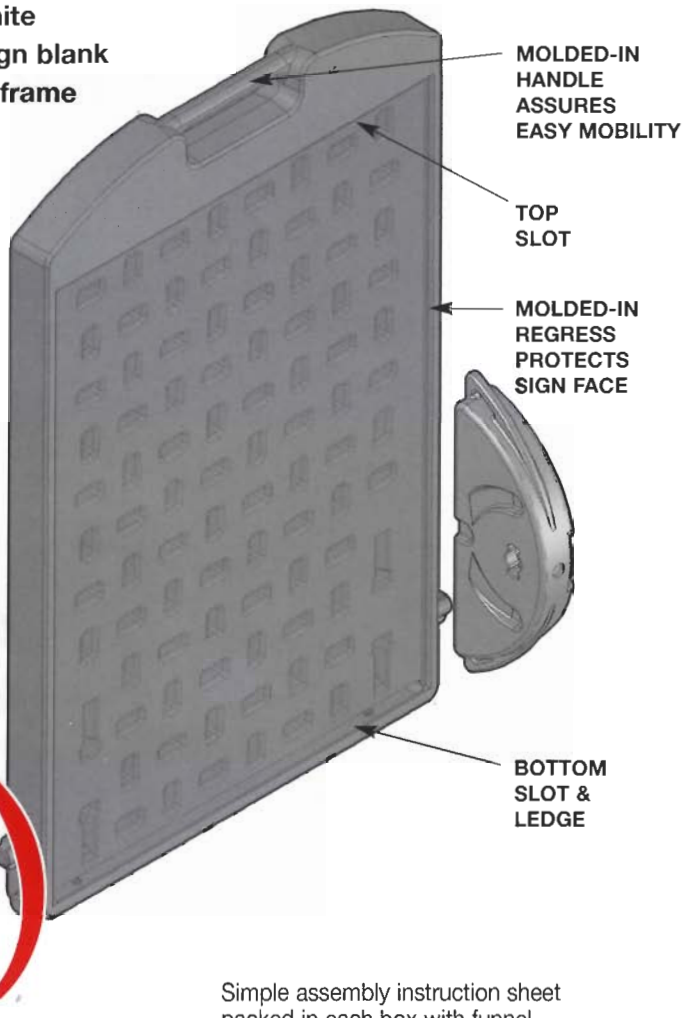

Sidewalk Sign

Plasticade's Quick-Change Feature:

- Sign blanks quickly slide in and out and stay securely in place.
- 24" x 36" sign blanks can be changed in seconds. Use coroplast, aluminum, acrylic or any foamboard.
- Outrigger feet slide into place and "click-lock" into position with no tools required.
- Outrigger feet can be filled with sand or water. Free funnel with every order to facilitate loading.
- Molded-in tie down hole allows wiring for security precautions.
- Message Boards & Marker Boards available in black or white. Other options available—see back page.
- Small footprint and classic design provide an aesthetic plus for any situation.

Slides in easily, and...

...stays securely in place!

Custom colors available on request

Sign Frames Available in black or white

Sidewalk Sign

- Narrow footprint
- Black or white
- 24" x 36" sign blank
- 2 signs per frame

Easy Assembly:
Sign feet snap on and twist into place – no tools required.

Simple assembly instruction sheet packed in each box with funnel.

Sand or water fillable feet add stability. Free Funnel packed with every feet set simplifies loading.

Molded-in hole allows wiring or chaining base to a specific location, deterring theft.

Customize Your Sign

(See Changeable Options Sheet for more details.)

Slide in a Message Board...

or a Marker Board...