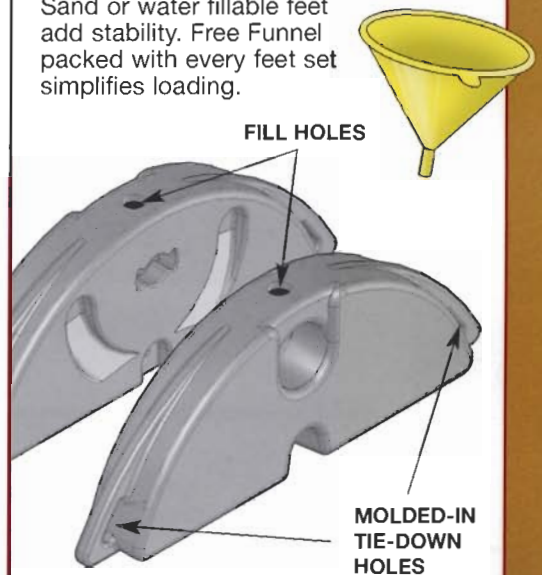

Sidewalk Sign

Plasticade's Quick-Change Feature:

- Sign blanks quickly slide in and out and stay securely in place.
- 24" x 36" sign blanks can be changed in seconds. Use coroplast, aluminum, acrylic or any foamboard.
- Outrigger feet slide into place and "click-lock" into position with no tools required.
- Outrigger feet can be filled with sand or water. Free funnel with every order to facilitate loading.
- Molded-in tie down hole allows wiring for security precautions.
- Message Boards & Marker Boards available in black or white. Other options available—see back page.
- Small footprint and classic design provide an aesthetic plus for any situation.

Slides in easily, and...

...stays securely in place!

Custom colors available on request

Sign Frames Available in black or white

Sidewalk Sign

- Narrow footprint
- Black or white
- 24" x 36" sign blank
- 2 signs per frame

Easy Assembly:
Sign feet snap on and twist into place – no tools required.

Simple assembly instruction sheet packed in each box with funnel.

Sand or water fillable feet add stability. Free Funnel packed with every feet set simplifies loading.

Molded-in hole allows wiring or chaining base to a specific location, deterring theft.

Customize Your Sign

(See Changeable Options Sheet for more details.)

Slide in a Message Board...

or a Marker Board...