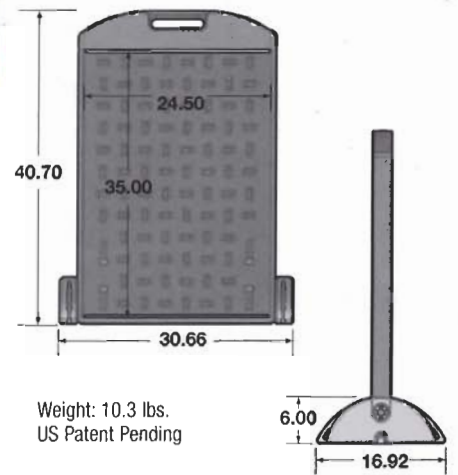

Sidewalk Sign

- Narrow footprint
- Black or white
- 24" x 36" sign blank
- 2 signs per frame

Easy Assembly:
Sign feet snap on and twist into place – no tools required.

Simple assembly instruction sheet packed in each box with funnel.

Sand or water fillable feet add stability. Free Funnel packed with every feet set simplifies loading.

Molded-in hole allows wiring or chaining base to a specific location, deterring theft.

Customize Your Sign

(See Changeable Options Sheet for more details.)

Slide in a Message Board...

or a Marker Board...

or a Graphic Sandwich

PLASTICADE PRODUCTS

7700 Austin Avenue
Skokie, IL 60077
phone (800) 772-0355
fax (847) 966-8074
www.plasticade.com